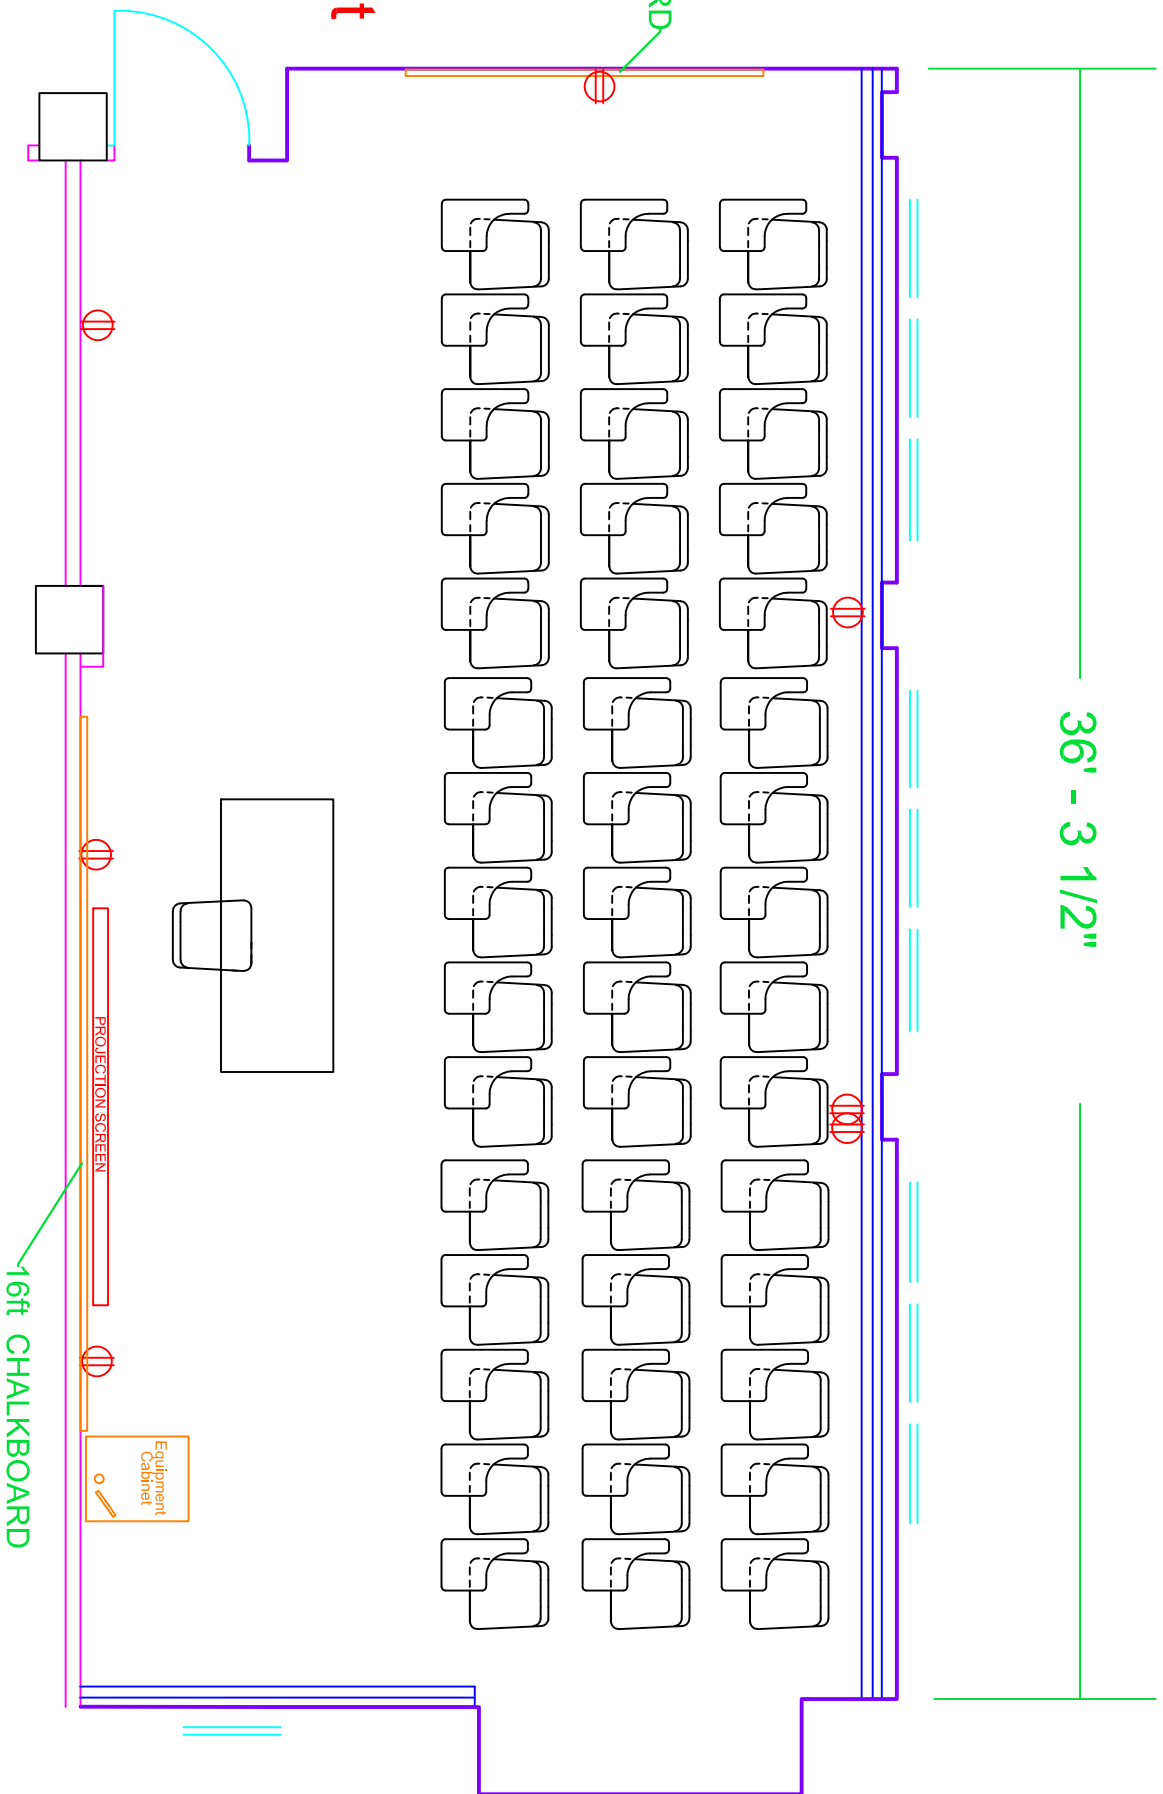

36' - 3 1/2"

8ft CHALKBOARD

AND

008

664 Sq.Ft

PROJECTION SCREEN

16ft CHALKBOARD

Equipment Cabinet