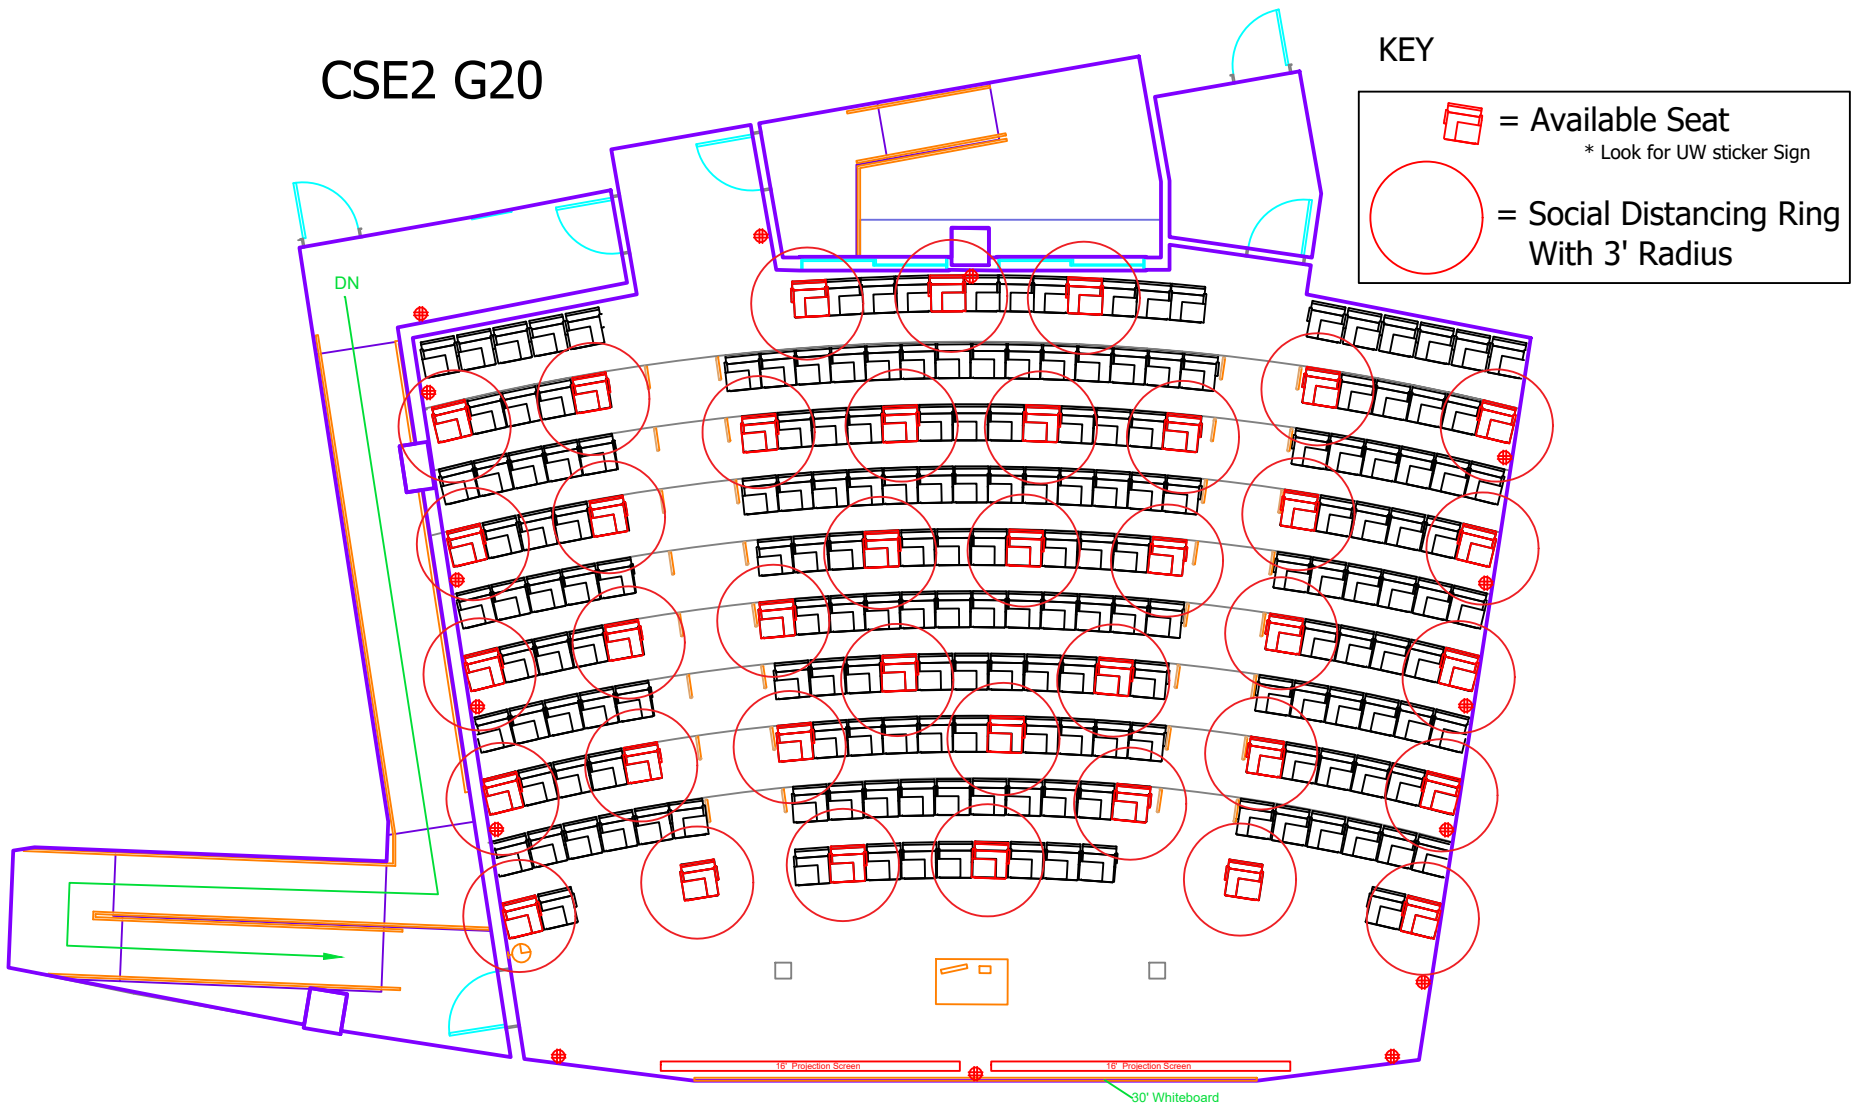

CSE2 G20

KEY

= Available Seat

* Look for UW sticker Sign

= Social Distancing Ring
With 3' Radius