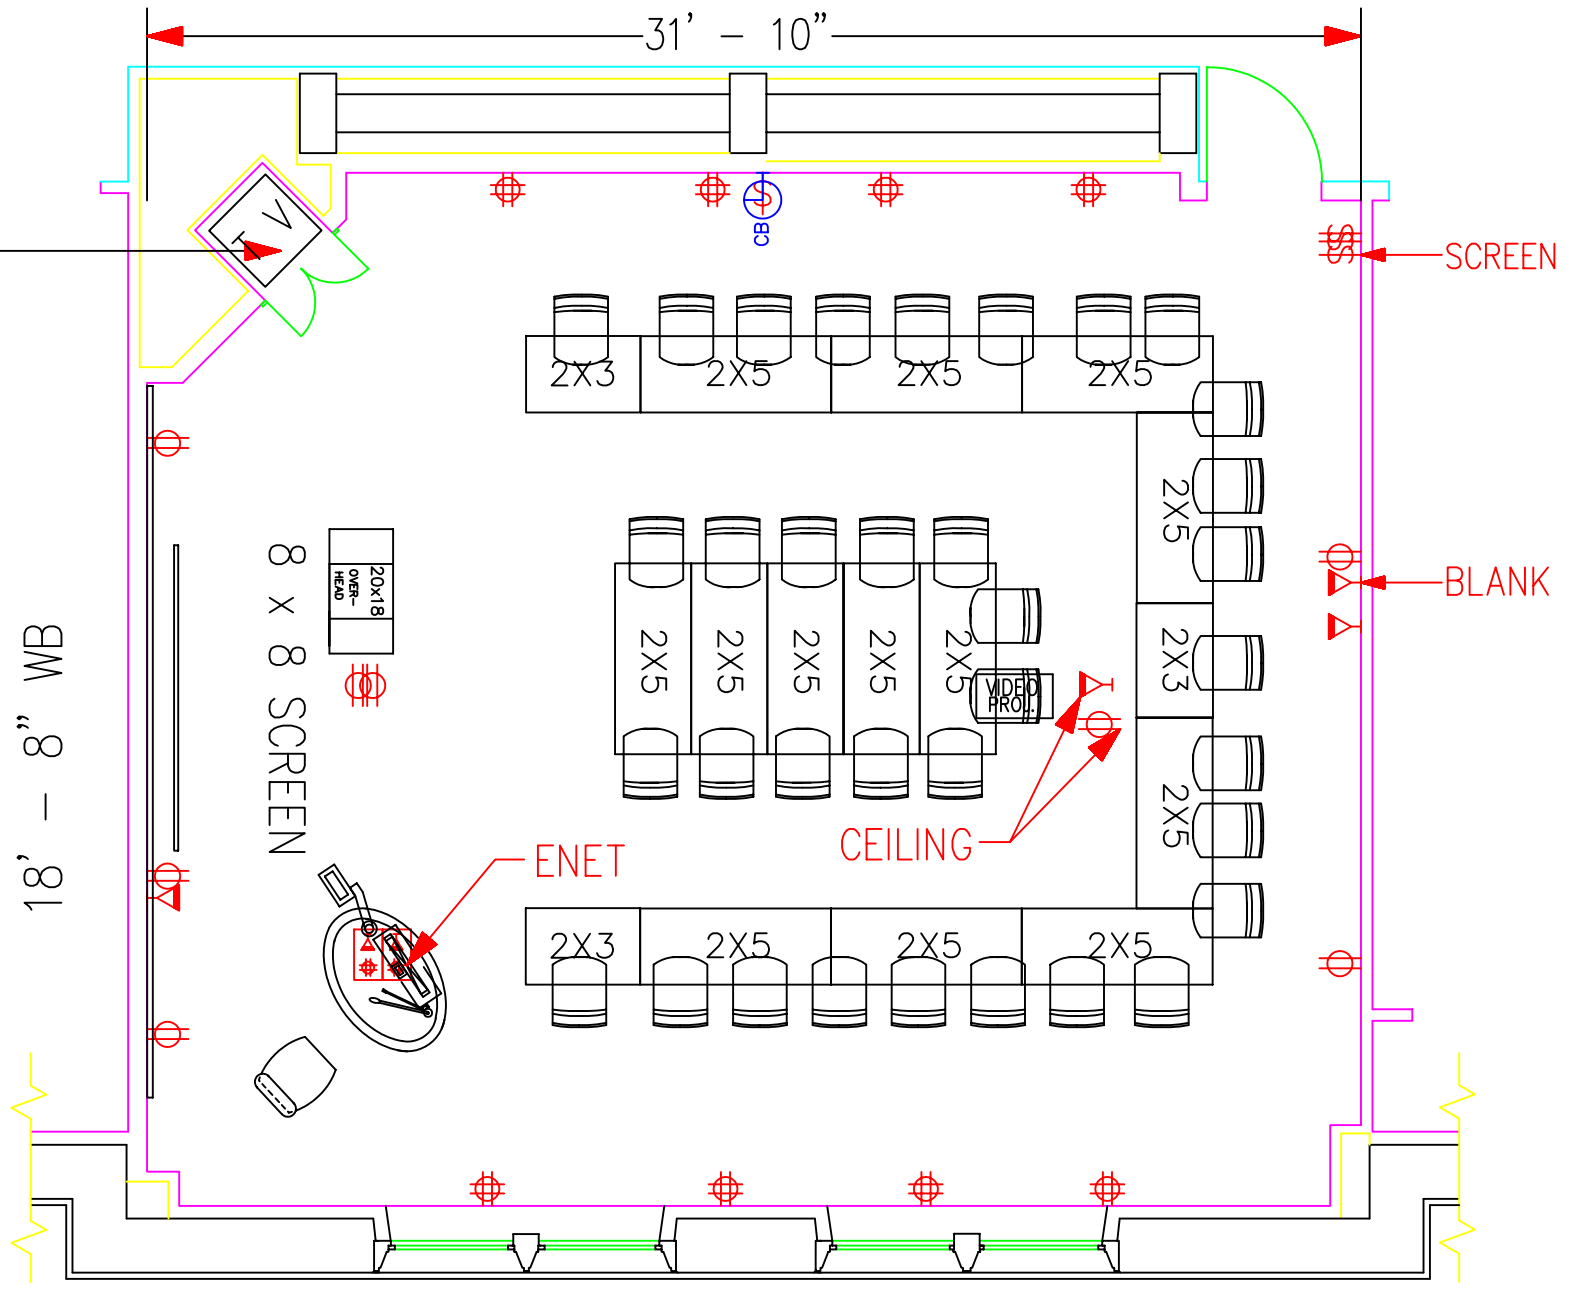

EQUIPMENT CLOSET:
 DVD/VCR PLAYER
 ANCHOR POWERED
 SPEAKER

254
 844

S E C O N D F L O O R P L A N