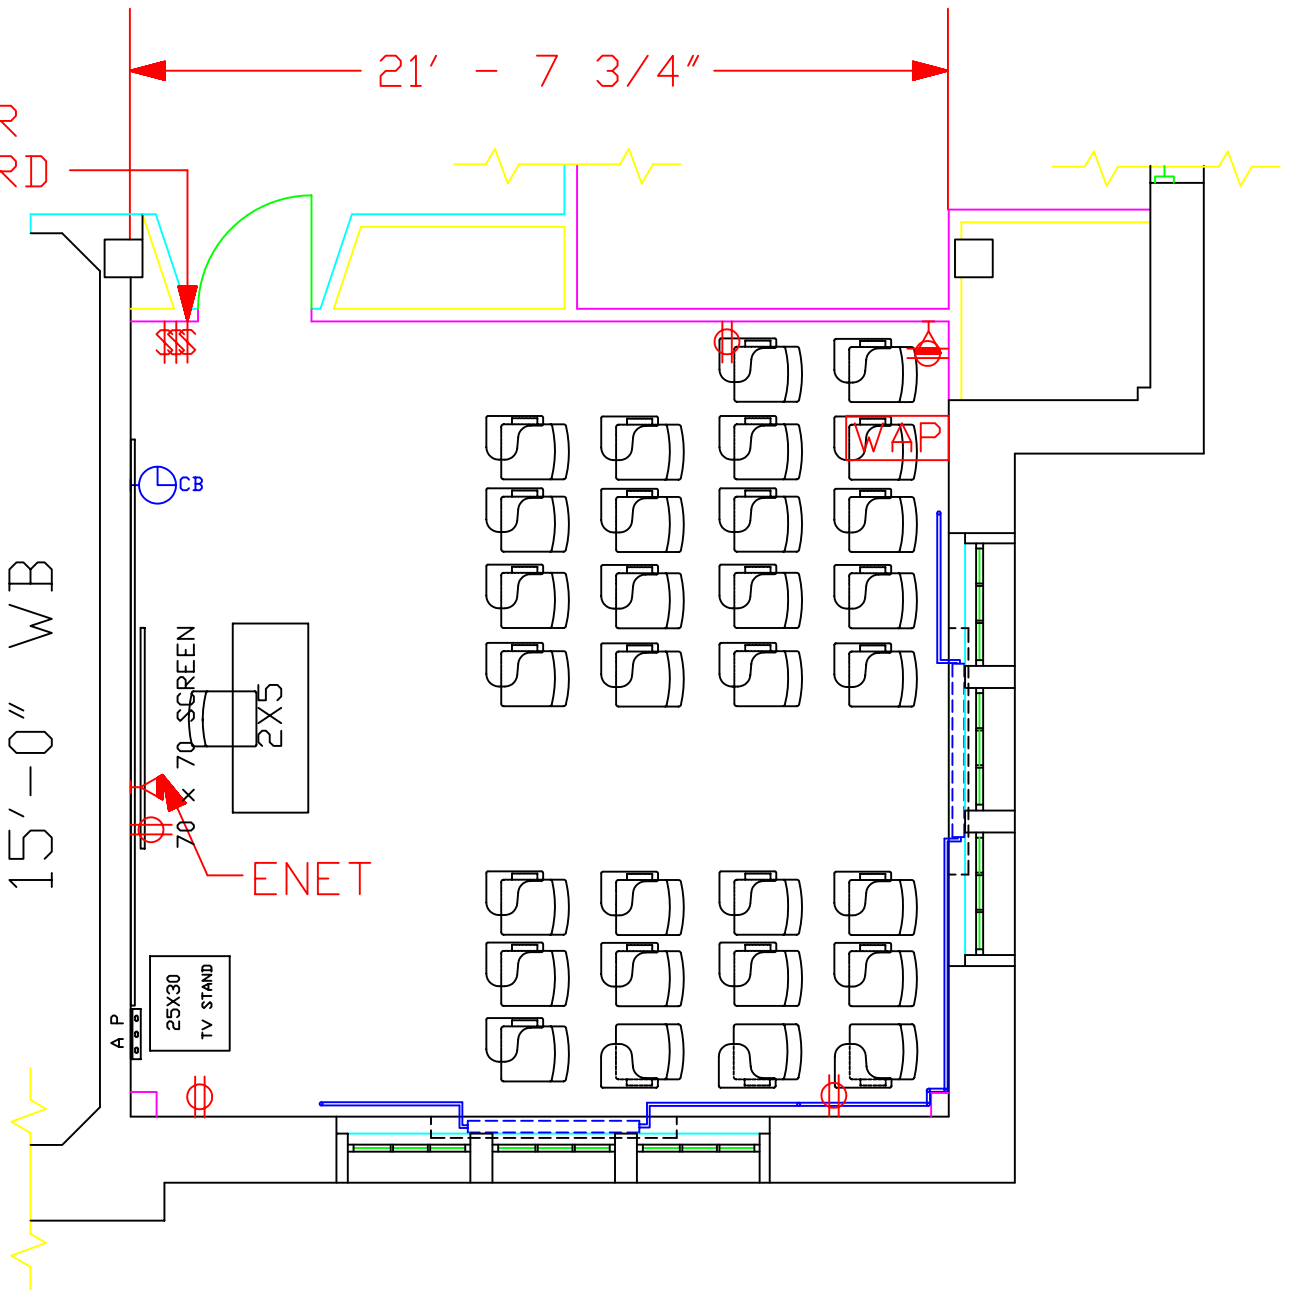

SWITCH FOR LIGHT OVER  
SCREEN AND WHITE BOARD

21' - 7 3/4"

334

448

15'-0" WB

T H I R D F L O O R P L A N